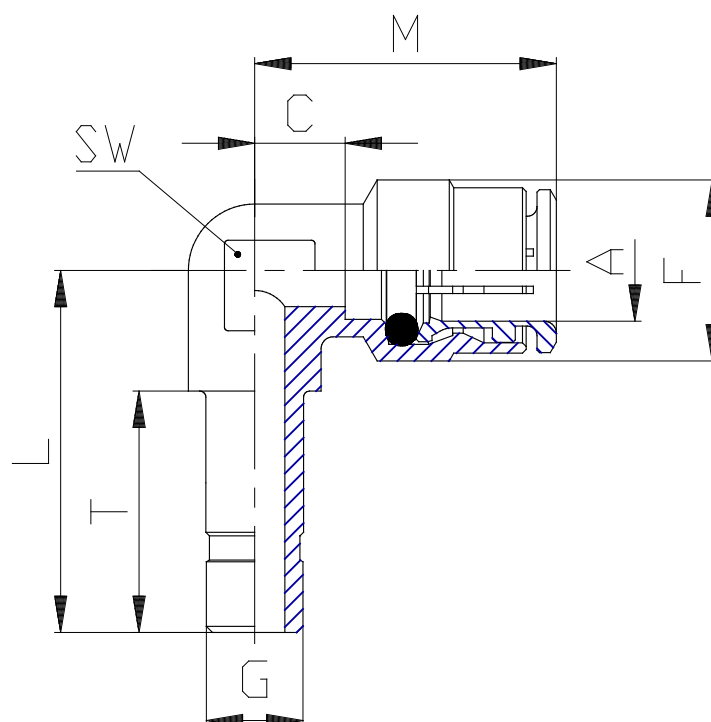

Mod. 6555 - Series 6000 fittings

Product code: 6555 8-8

Datasheet creation date: 10/03/2025 09:33

Check the most updated document online [click here](#)

TECHNICAL DATA

Mod.	6555 8-8
------	----------

Mod. 6555 - Series 6000 fittings

Product code: 6555 8-8

DIMENSIONS

A (mm)	8
G (mm)	8
C (mm)	5.0
L (mm)	27.5
F (mm)	14.0
T (mm)	20.0
M (mm)	22.5
SW (mm)	11