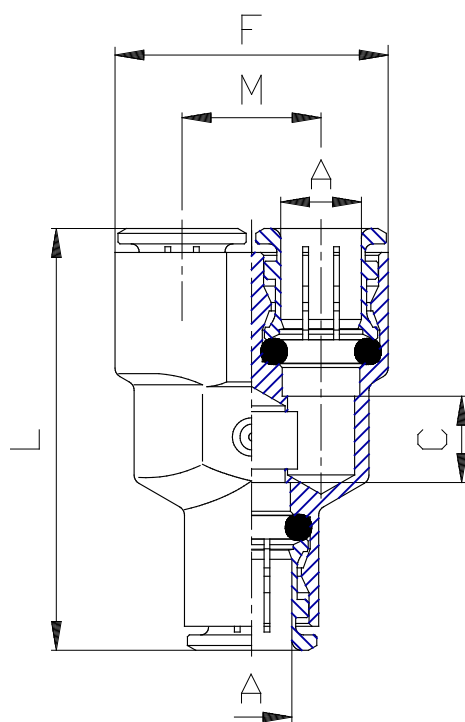

Mod. 6560 - Fittings Serie 6000 inch

Product code: 6560 02-00

Datasheet creation date: 10/03/2025 09:33

Check the most updated document online [click here](#)

■ TECHNICAL DATA

Mod.	6560 02-00
------	------------

Mod. 6560 - Fittings Serie 6000 inch

Product code: 6560 02-00

DIMENSIONS

A	1/8
C (INCH)	0.197
F (INCH)	0.709
L (INCH)	1.299
M (INCH)	0.354