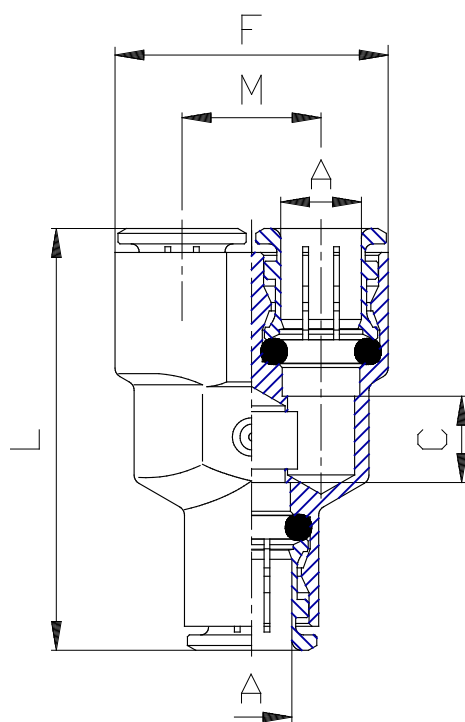

Mod. 6560 - Fittings Serie 6000 inch

Product code: 6560 04-00

Datasheet creation date: 10/03/2025 09:33

Check the most updated document online [click here](#)

■ TECHNICAL DATA

Mod.	6560 04-00
------	------------

Mod. 6560 - Fittings Serie 6000 inch

Product code: 6560 04-00

DIMENSIONS

A	1/4
C (INCH)	0.256
F (INCH)	0.965
L (INCH)	1.535
M (INCH)	0.492