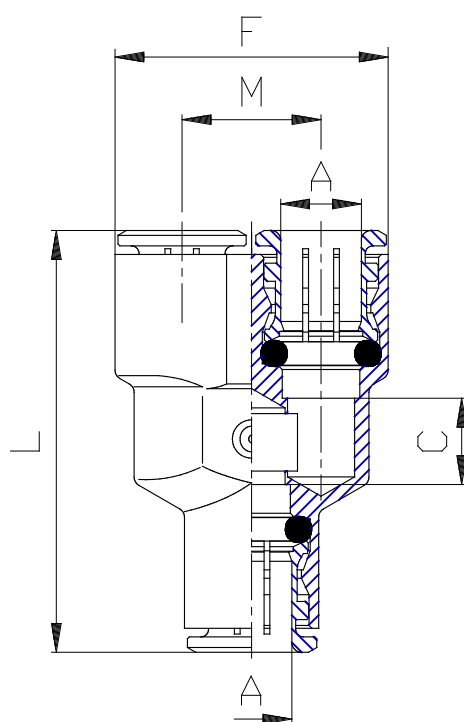

## Mod. 6560 - Fittings Serie 6000 inch

Product code: 6560 06-00

Datasheet creation date: 10/03/2025 09:33

Check the most updated document online [click here](#)

### ■ TECHNICAL DATA

Mod.	6560 06-00
------	------------

## Mod. 6560 - Fittings Serie 6000 inch

Product code: 6560 06-00

### DIMENSIONS

<b>A</b>	3/8
<b>C (INCH)</b>	0.531
<b>F (INCH)</b>	1.260
<b>L (INCH)</b>	2.106
<b>M (INCH)</b>	0.630