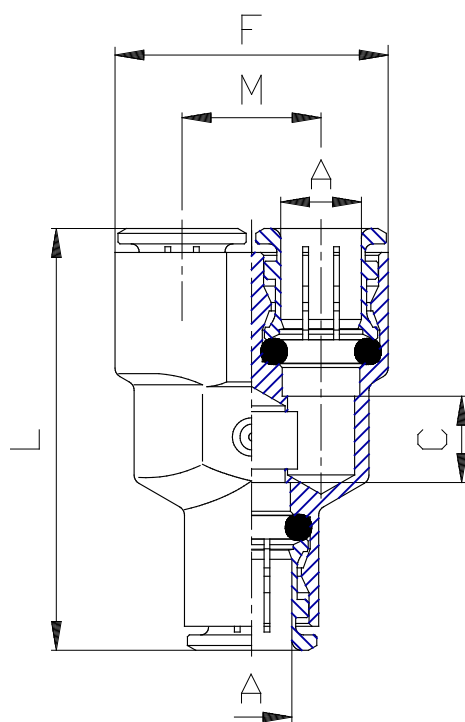

## Mod. 6560 - Fittings Serie 6000 inch

Product code: 6560 53-00

Datasheet creation date: 10/03/2025 09:33

Check the most updated document online [click here](#)

### TECHNICAL DATA

Mod.	6560 53-00
------	------------

## Mod. 6560 - Fittings Serie 6000 inch

Product code: 6560 53-00

### DIMENSIONS

<b>A</b>	5/32
<b>C (INCH)</b>	0.197
<b>F (INCH)</b>	0.709
<b>L (INCH)</b>	1.299
<b>M (INCH)</b>	0.354