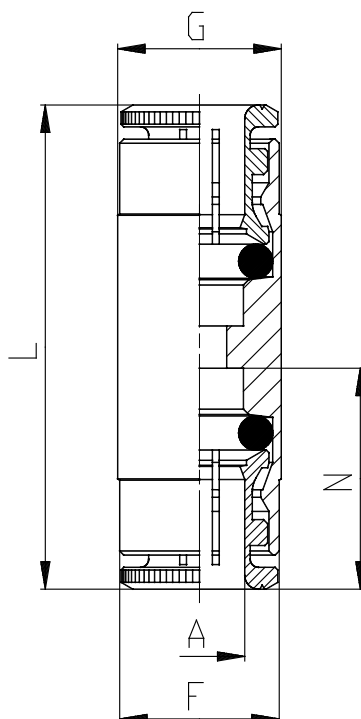

Mod. 6580 - Fittings Serie 6000 inch

Product code: 6580 02-00

Datasheet creation date: 10/03/2025 09:34

Check the most updated document online [click here](#)

TECHNICAL DATA

Mod.	6580 02-00
------	------------

Mod. 6580 - Fittings Serie 6000 inch

Product code: 6580 02-00

DIMENSIONS

A	1/8
B	0
F (INCH)	0.331
G (INCH)	0.354
L (INCH)	0.000
M (INCH)	0.571
N (INCH)	0.551