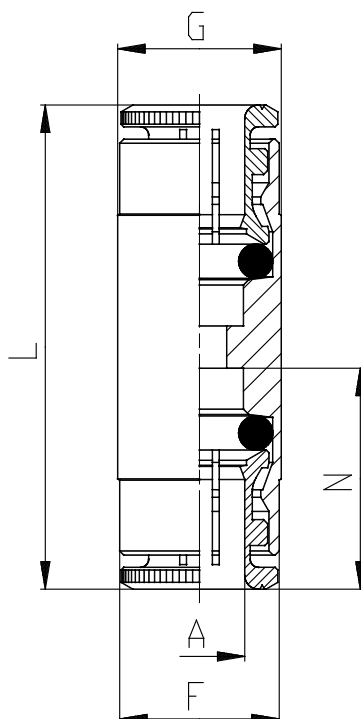

Mod. 6580 - Fittings Serie 6000 inch

Product code: 6580 04-00

Datasheet creation date: 10/03/2025 09:34

Check the most updated document online [click here](#)

■ TECHNICAL DATA

Mod.	6580 04-00
------	------------

Mod. 6580 - Fittings Serie 6000 inch

Product code: 6580 04-00

DIMENSIONS

A	1/4
B	0
F (INCH)	0.461
G (INCH)	0.472
L (INCH)	0.000
M (INCH)	0.659
N (INCH)	0.638