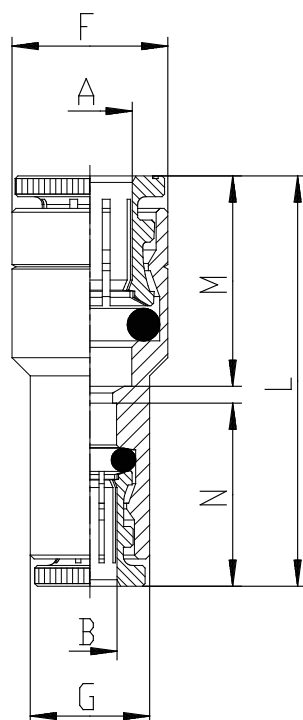

Mod. 6580 - Fittings Serie 6000 inch

Product code: 6580 04-02

Datasheet creation date: 10/03/2025 09:34

Check the most updated document online [click here](#)

TECHNICAL DATA

Mod.	6580 04-02
------	------------

Mod. 6580 - Fittings Serie 6000 inch

Product code: 6580 04-02

DIMENSIONS

A	1/4
B	1/8
F (INCH)	0.472
G (INCH)	0.362
L (INCH)	1.240
M (INCH)	0.630
N (INCH)	0.551