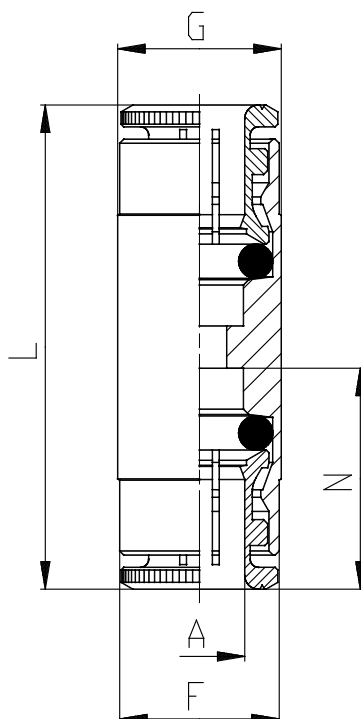

Mod. 6580 - Fittings Serie 6000 inch

Product code: 6580 05-00

Datasheet creation date: 10/03/2025 09:34

Check the most updated document online [click here](#)

■ TECHNICAL DATA

Mod.	6580 05-00
------	------------

Mod. 6580 - Fittings Serie 6000 inch

Product code: 6580 05-00

DIMENSIONS

A	5/16
B	0
F (INCH)	0.539
G (INCH)	0.551
L (INCH)	0.000
M (INCH)	0.728
N (INCH)	0.689