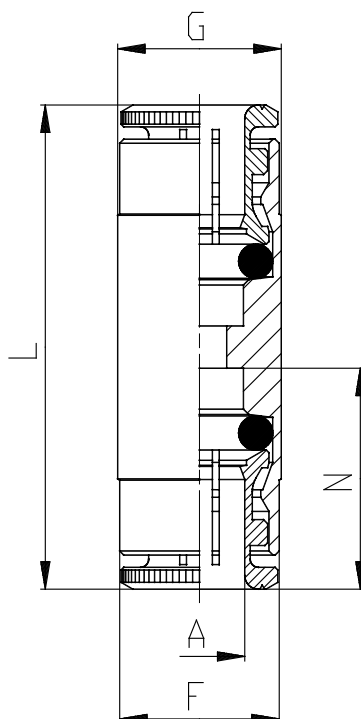

Mod. 6580 - Fittings Serie 6000 inch

Product code: 6580 06-00

Datasheet creation date: 10/03/2025 09:34

Check the most updated document online [click here](#)

■ TECHNICAL DATA

Mod.	6580 06-00
------	------------

Mod. 6580 - Fittings Serie 6000 inch

Product code: 6580 06-00

DIMENSIONS

A	3/8
B	0
F (INCH)	0.606
G (INCH)	0.669
L (INCH)	0.000
M (INCH)	0.807
N (INCH)	0.787