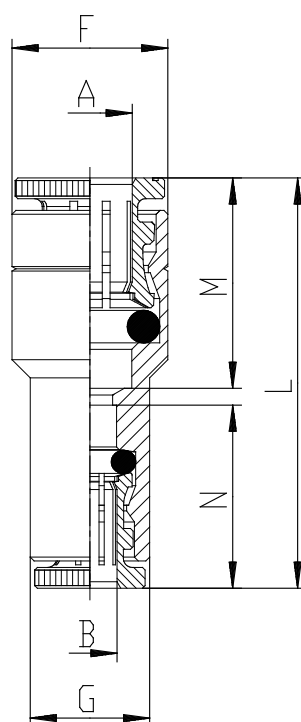

Mod. 6580 - Fittings Serie 6000 inch

Product code: 6580 06-04

Datasheet creation date: 10/03/2025 09:34

Check the most updated document online [click here](#)

■ TECHNICAL DATA

Mod.	6580 06-04
------	------------

Mod. 6580 - Fittings Serie 6000 inch

Product code: 6580 06-04

DIMENSIONS

A	3/8
B	1/4
F (INCH)	0.630
G (INCH)	0.472
L (INCH)	1.496
M (INCH)	0.787
N (INCH)	0.630