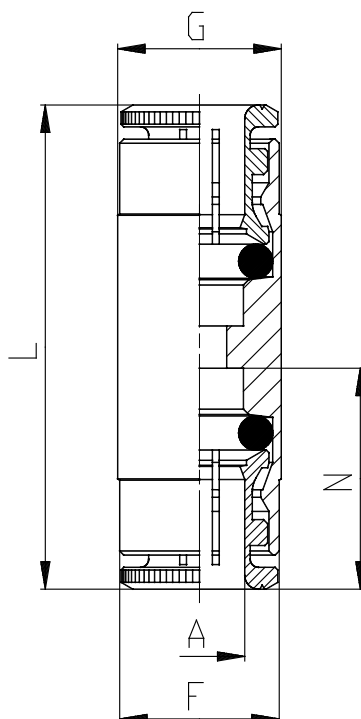

## Mod. 6580 - Fittings Serie 6000 inch

Product code: 6580 08-00

Datasheet creation date: 10/03/2025 09:34

Check the most updated document online [click here](#)

### TECHNICAL DATA

|      |            |
|------|------------|
| Mod. | 6580 08-00 |
|------|------------|

## Mod. 6580 - Fittings Serie 6000 inch

Product code: 6580 08-00

### DIMENSIONS

|                 |       |
|-----------------|-------|
| <b>A</b>        | 1/2   |
| <b>B</b>        | 0     |
| <b>F (INCH)</b> | 0.720 |
| <b>G (INCH)</b> | 0.748 |
| <b>L (INCH)</b> | 0.000 |
| <b>M (INCH)</b> | 0.778 |
| <b>N (INCH)</b> | 0.756 |