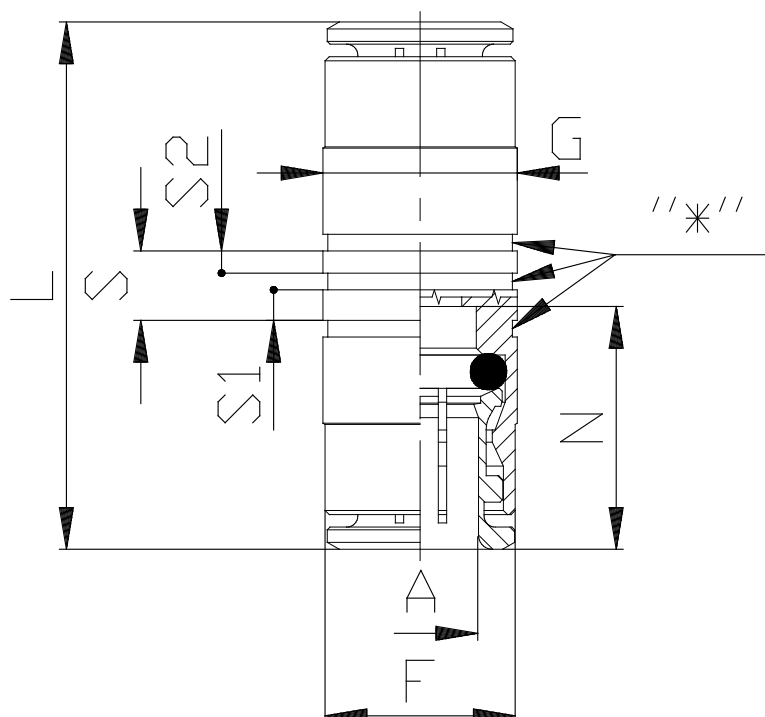

Mod. 6580 union - Series 6000 fittings

Product code: 6580 12

Datasheet creation date: 10/03/2025 09:34

Check the most updated document online [click here](#)

TECHNICAL DATA

Mod.	6580 12
------	---------

Mod. 6580 union - Series 6000 fittings

Product code: 6580 12

DIMENSIONS

A (mm)	12
F (mm)	18.3
G (mm)	19
L (mm)	39.5
N (mm)	19.2
S (mm)	5.2
S1 (mm)	2.2
S2 (mm)	1.6