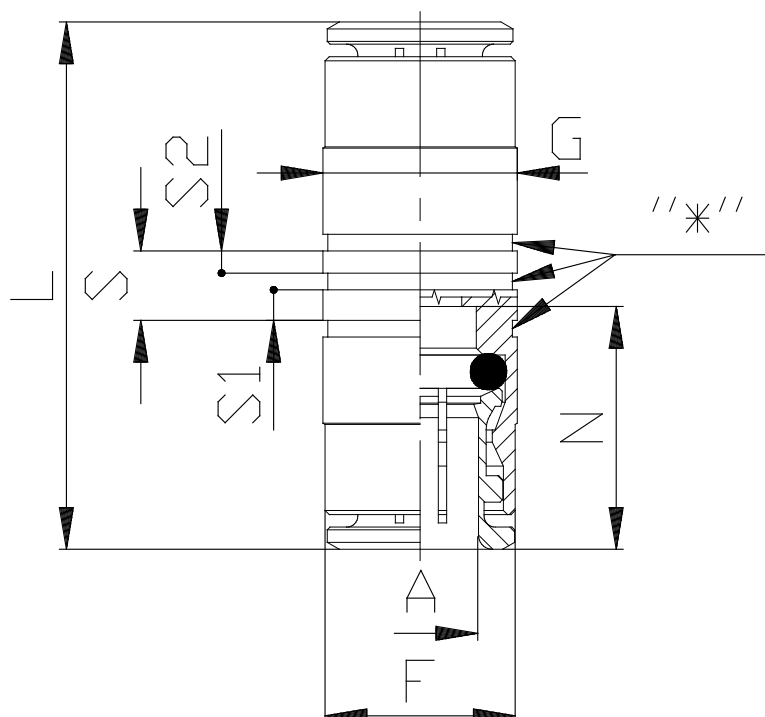

Mod. 6580 union - Series 6000 fittings

Product code: 6580 16

Datasheet creation date: 10/03/2025 09:34

Check the most updated document online [click here](#)

■ TECHNICAL DATA

Mod.	6580 16
------	---------

Mod. 6580 union - Series 6000 fittings

Product code: 6580 16

DIMENSIONS

A (mm)	16
F (mm)	22.8
G (mm)	24
L (mm)	47.2
N (mm)	23.1
S (mm)	5.5
S1 (mm)	0.0
S2 (mm)	0.0