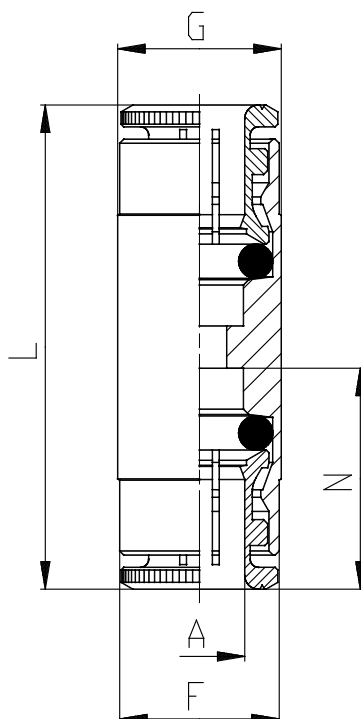

Mod. 6580 - Fittings Serie 6000 inch

Product code: 6580 53-00

Datasheet creation date: 10/03/2025 09:34

Check the most updated document online [click here](#)

TECHNICAL DATA

Mod.	6580 53-00
------	------------

Mod. 6580 - Fittings Serie 6000 inch

Product code: 6580 53-00

DIMENSIONS

A	5/32
B	0
F (INCH)	0.331
G (INCH)	0.354
L (INCH)	0.000
M (INCH)	0.571
N (INCH)	0.551