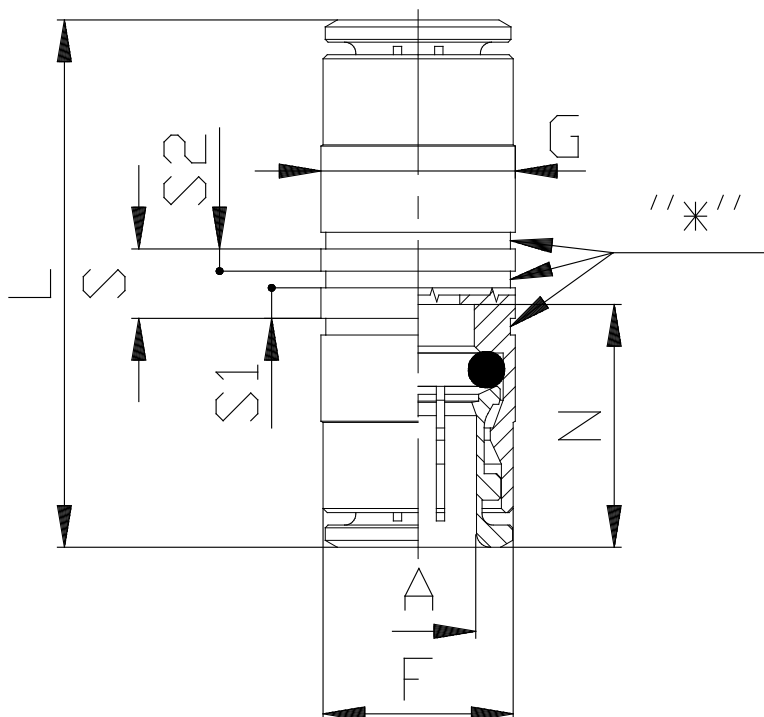

Mod. 6580 union - Series 6000 fittings

Product code: 6580 6

Datasheet creation date: 10/03/2025 09:34

Check the most updated document online [click here](#)

■ TECHNICAL DATA

Mod.	6580 6
------	--------

Mod. 6580 union - Series 6000 fittings

Product code: 6580 6

DIMENSIONS

A (mm)	6
F (mm)	11.7
G (mm)	12
L (mm)	34.0
N (mm)	16.0
S (mm)	5.0
S1 (mm)	2.2
S2 (mm)	1.6