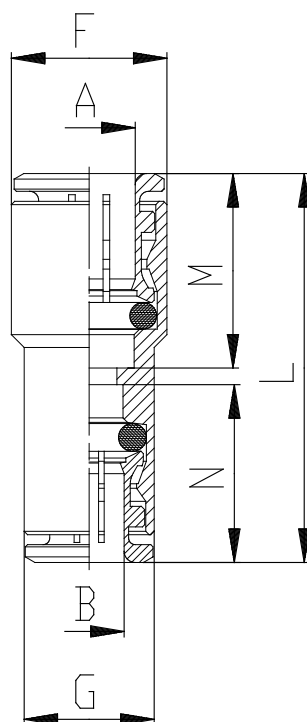

## Mod. 6580 reduction - Series 6000 fittings

Product code: 6580 8-6

Datasheet creation date: 10/03/2025 09:34

Check the most updated document online [click here](#)

### ■ TECHNICAL DATA

(mm)	6580 8-6
------	----------

## Mod. 6580 reduction - Series 6000 fittings

Product code: 6580 8-6

### **DIMENSIONS**

<b>A (mm)</b>	8
<b>B (mm)</b>	6
<b>F (mm)</b>	14
<b>G (mm)</b>	12.2
<b>L (mm)</b>	35.0
<b>M (mm)</b>	17.5
<b>N (mm)</b>	16.0