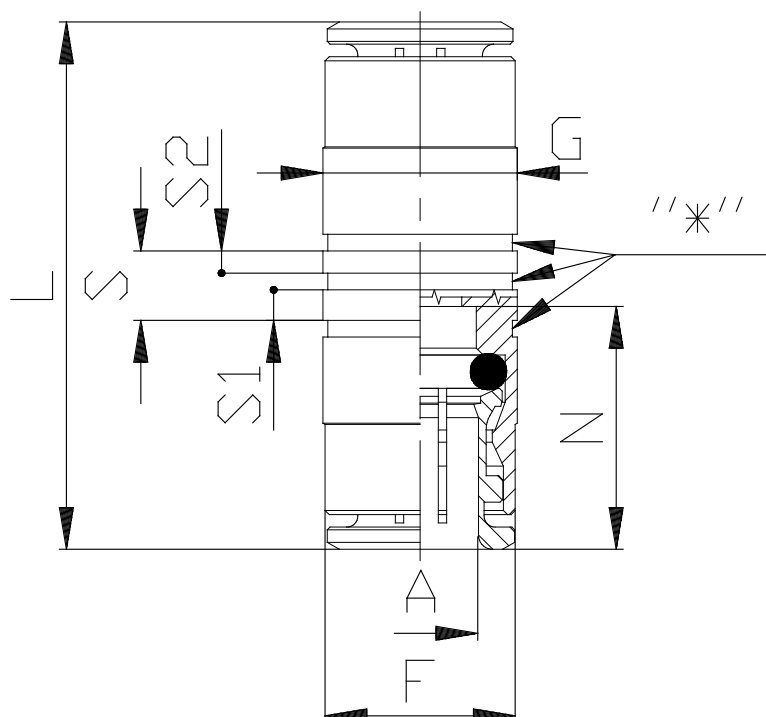

## Mod. 6580 union - Series 6000 fittings

Product code: 6580 8

Datasheet creation date: 10/03/2025 09:34

Check the most updated document online [click here](#)

### TECHNICAL DATA

Mod.	6580 8
------	--------

## Mod. 6580 union - Series 6000 fittings

Product code: 6580 8

### DIMENSIONS

<b>A (mm)</b>	8
<b>F (mm)</b>	13.7
<b>G (mm)</b>	14
<b>L (mm)</b>	37.0
<b>N (mm)</b>	17.5
<b>S (mm)</b>	5.0
<b>S1 (mm)</b>	2.2
<b>S2 (mm)</b>	1.6