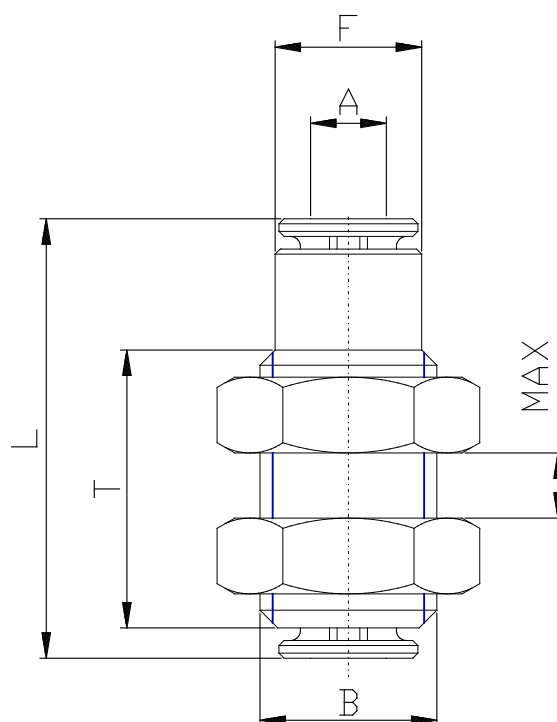

Mod. 6590 - Fittings Serie 6000 inch

Product code: 6590 06-00

Datasheet creation date: 10/03/2025 09:35

Check the most updated document online [click here](#)

TECHNICAL DATA

Mod.	6590 06-00
MAX (INCH)	0.001

Mod. 6590 - Fittings Serie 6000 inch

Product code: 6590 06-00

DIMENSIONS

A	3/8
B	M18X1
F (INCH)	0.622
L (INCH)	1.614
N (INCH)	0.787
SW (INCH)	0.866
SW1 (INCH)	0.866
T (INCH)	1.024