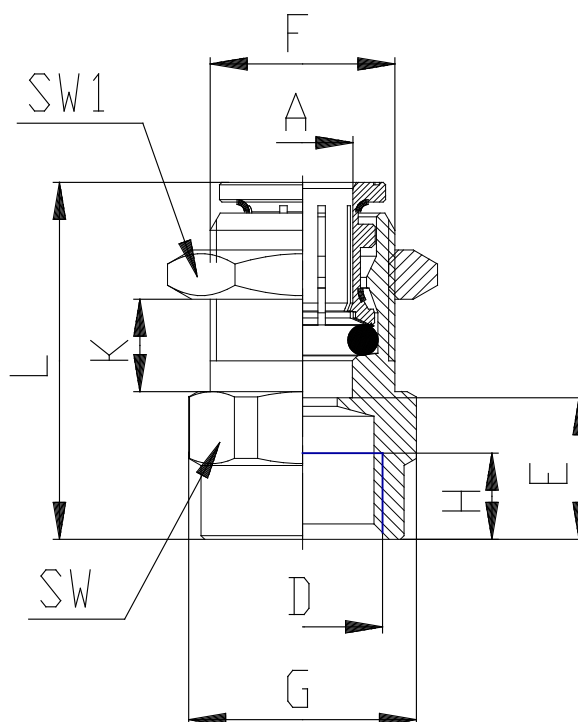

Mod. 6593 - Series 6000 fittings

Product code: 6593 10-3/8

Datasheet creation date: 10/03/2025 09:35

Check the most updated document online [click here](#)

■ TECHNICAL DATA

Mod. (mm)	6593 10-3/8
-----------	-------------

Mod. 6593 - Series 6000 fittings

Product code: 6593 10-3/8

DIMENSIONS

A (mm)	10
D (mm)	G3/8
E (mm)	12.8
F (mm)	M 18x1
G (mm)	24.5
H (mm)	8
L (mm)	32.5
SW (mm)	22
SW1 (mm)	22