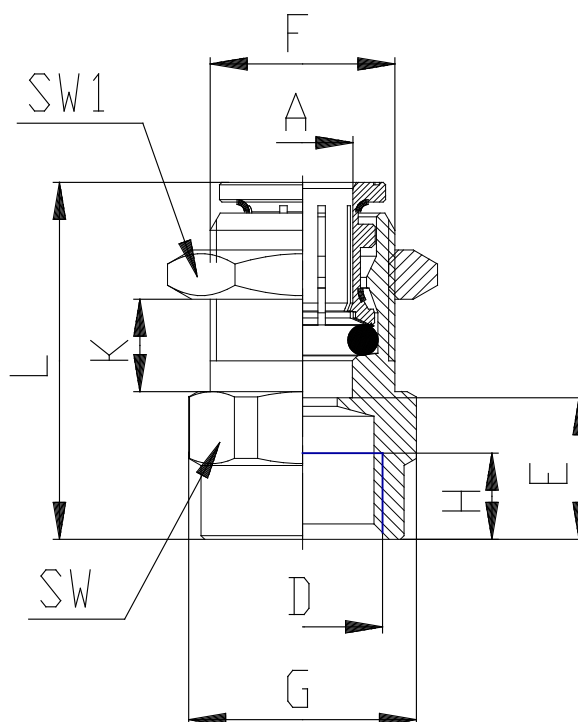

## Mod. 6593 - Series 6000 fittings

Product code: 6593 6-1/4

Datasheet creation date: 10/03/2025 09:35

Check the most updated document online [click here](#)

### ■ TECHNICAL DATA

Mod. (mm)	6593 6-1/4
-----------	------------

## Mod. 6593 - Series 6000 fittings

Product code: 6593 6-1/4

### DIMENSIONS

<b>A (mm)</b>	6
<b>D (mm)</b>	G1/4
<b>E (mm)</b>	11.5
<b>F (mm)</b>	M 12x1
<b>G (mm)</b>	18.5
<b>H (mm)</b>	7
<b>L (mm)</b>	26.0
<b>SW (mm)</b>	17
<b>SW1 (mm)</b>	17