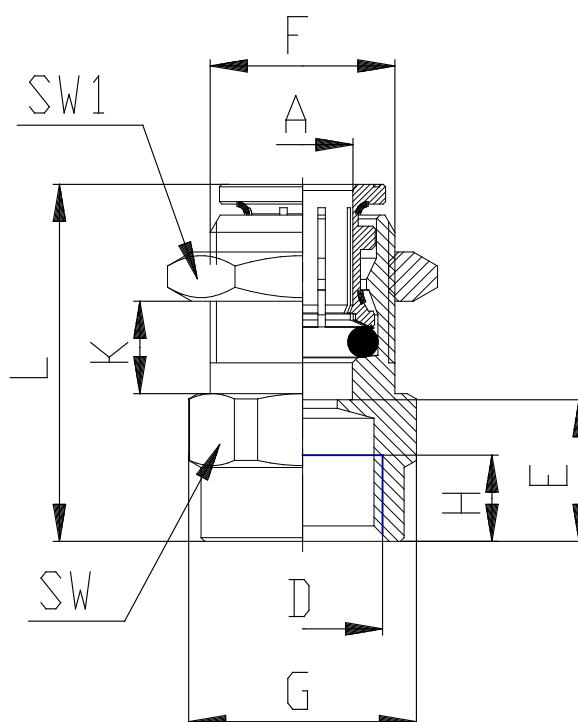

Mod. 6593 - Series 6000 fittings

Product code: 6593 6-1/8

Datasheet creation date: 10/03/2025 09:35

Check the most updated document online [click here](#)

■ TECHNICAL DATA

Mod. (mm)	6593 6-1/8
-----------	------------

Mod. 6593 - Series 6000 fittings

Product code: 6593 6-1/8

DIMENSIONS

A (mm)	6
D (mm)	G1/8
E (mm)	10.0
F (mm)	M 12x1
G (mm)	16.4
H (mm)	6
L (mm)	24.5
SW (mm)	15
SW1 (mm)	17