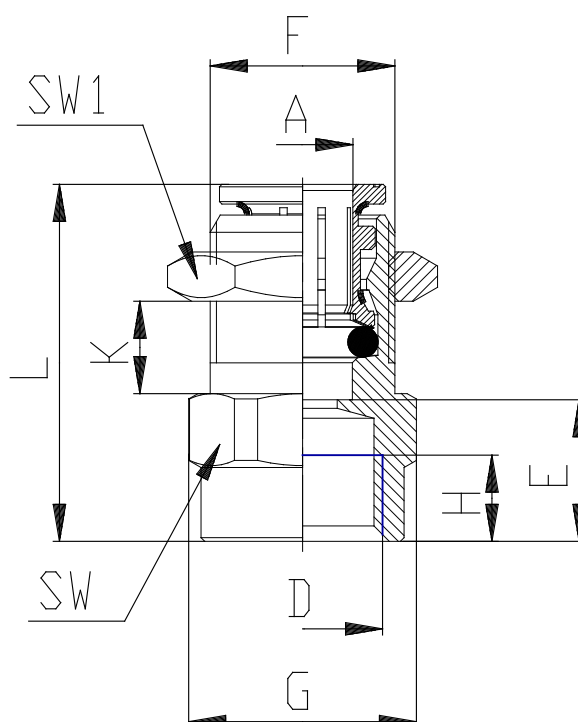

## Mod. 6593 - Series 6000 fittings

Product code: 6593 8-1/8

Datasheet creation date: 10/03/2025 09:35

Check the most updated document online [click here](#)

### ■ TECHNICAL DATA

Mod. (mm)	6593 8-1/8
-----------	------------

## Mod. 6593 - Series 6000 fittings

Product code: 6593 8-1/8

### DIMENSIONS

<b>A (mm)</b>	8
<b>D (mm)</b>	G1/8
<b>E (mm)</b>	10.0
<b>F (mm)</b>	M 15x1
<b>G (mm)</b>	18.5
<b>H (mm)</b>	6
<b>L (mm)</b>	27.0
<b>SW (mm)</b>	17
<b>SW1 (mm)</b>	19