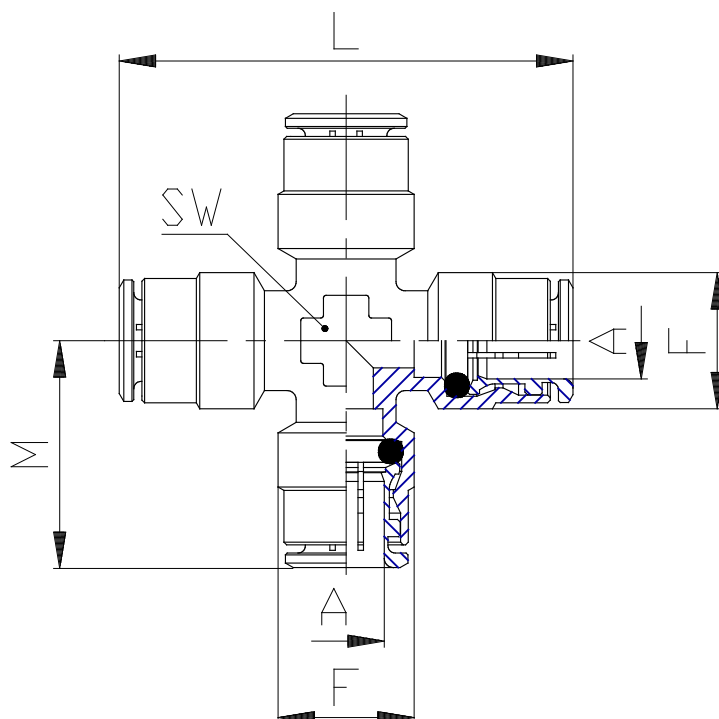

Mod. 6600 - Series 6000 fittings

Product code: 6600 12

Datasheet creation date: 10/03/2025 09:35

Check the most updated document online [click here](#)

TECHNICAL DATA

Mod.	6600 12
------	---------

Mod. 6600 - Series 6000 fittings

Product code: 6600 12

DIMENSIONS

A (mm)	12
F (mm)	19.5
L (mm)	62
M (mm)	31.0
SW (mm)	16