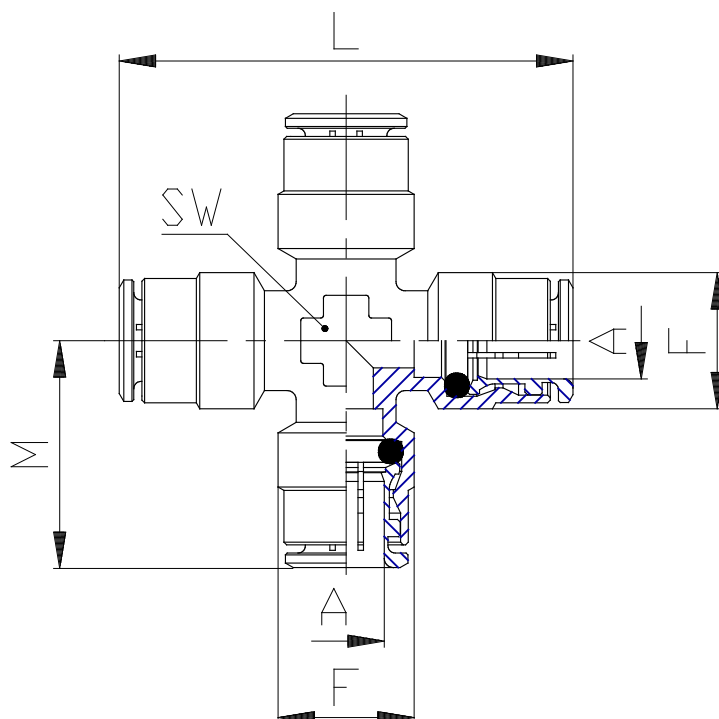

Mod. 6600 - Series 6000 fittings

Product code: 6600 6

Datasheet creation date: 10/03/2025 09:35

Check the most updated document online [click here](#)

TECHNICAL DATA

Mod.	6600 6
------	--------

Mod. 6600 - Series 6000 fittings

Product code: 6600 6

DIMENSIONS

A (mm)	6
F (mm)	12.7
L (mm)	45
M (mm)	22.5
SW (mm)	10