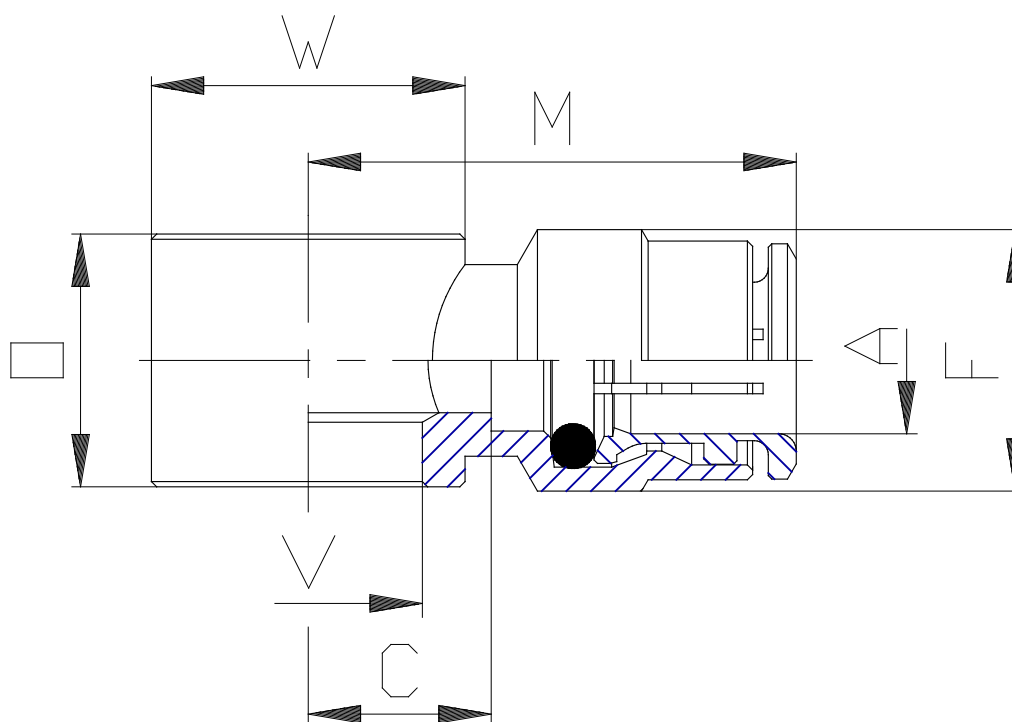

Mod. 6610 - Fittings Serie 6000 inch

Product code: 6610 06-06

Datasheet creation date: 10/03/2025 09:36

Check the most updated document online [click here](#)

TECHNICAL DATA

Mod.	6610 06-06
------	------------

Mod. 6610 - Fittings Serie 6000 inch

Product code: 6610 06-06

DIMENSIONS

A (INCH)	3/8
V (INCH)	3/8
C (INCH)	0.413
F (INCH)	0.650
M (INCH)	1.201
O (INCH)	0.571
V1 (INCH)	0.657
W (INCH)	0.827