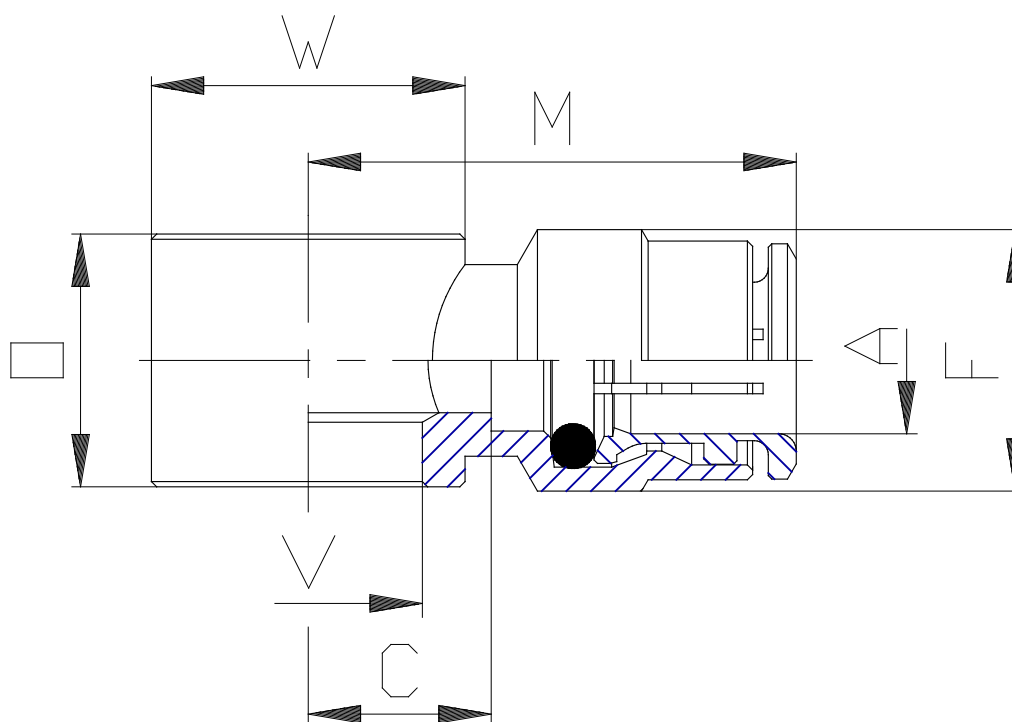

## Mod. 6610 - Series 6000 fittings

Product code: 6610 4-M6

Datasheet creation date: 10/03/2025 09:35

Check the most updated document online [click here](#)

### TECHNICAL DATA

Mod.	6610 4-M6
------	-----------

## Mod. 6610 - Series 6000 fittings

Product code: 6610 4-M6

### DIMENSIONS

<b>A (mm)</b>	4
<b>C (mm)</b>	5.0
<b>F (mm)</b>	9.0
<b>M (mm)</b>	19.0
<b>O (mm)</b>	9.0
<b>V (mm)</b>	5.1
<b>W (mm)</b>	9
	Assembly passible only with Mod. SCU,SVU,SCO...M5