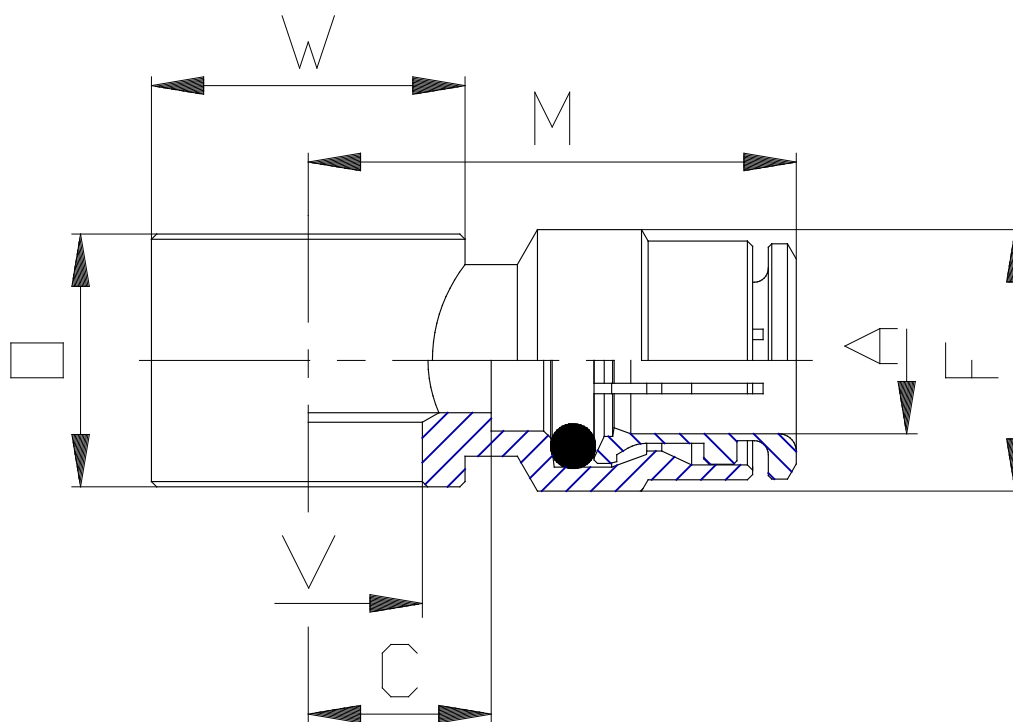

Mod. 6610 - Fittings Serie 6000 inch

Product code: 6610 53-32

Datasheet creation date: 10/03/2025 09:35

Check the most updated document online [click here](#)

TECHNICAL DATA

Mod.	6610 53-32
------	------------

Mod. 6610 - Fittings Serie 6000 inch

Product code: 6610 53-32

DIMENSIONS

A (INCH)	5/32
V (INCH)	10/32
C (INCH)	0.197
F (INCH)	0.346
M (INCH)	0.748
O (INCH)	0.354
V1 (INCH)	0.197
W (INCH)	0.354