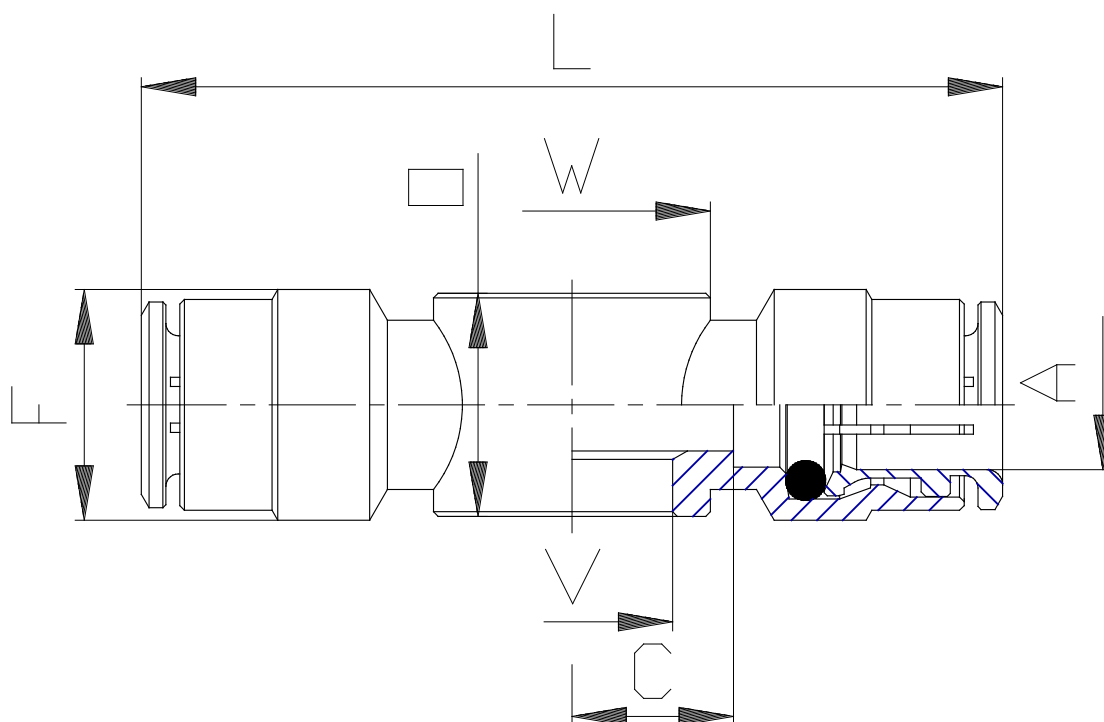

Mod. 6620 - Fittings Serie 6000 inch

Product code: 6620 53-32

Datasheet creation date: 10/03/2025 09:36

Check the most updated document online [click here](#)

■ TECHNICAL DATA

Mod.	6620 53-32
------	------------

Mod. 6620 - Fittings Serie 6000 inch

Product code: 6620 53-32

DIMENSIONS

V (INCH)	10/32
C (INCH)	0.197
F (INCH)	0.346
L (INCH)	1.496
O (INCH)	0.354
V1 (INCH)	0.197
W (INCH)	0.354