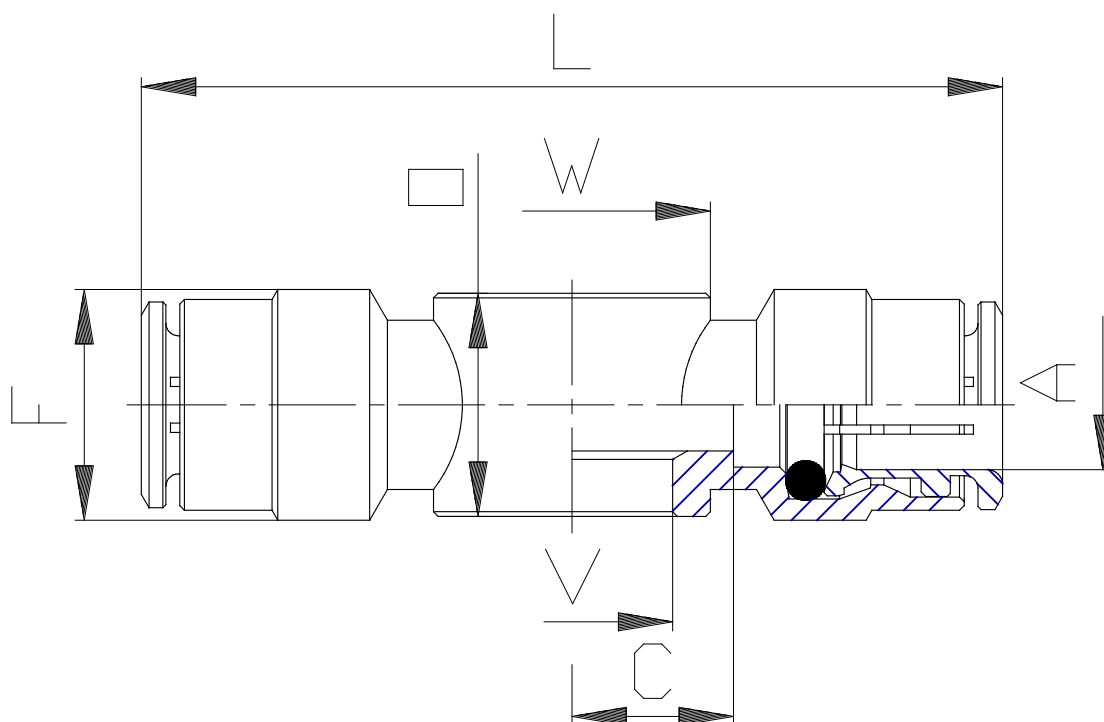

## Mod. 6620 - Series 6000 fittings

Product code: 6620 6-1/8

Datasheet creation date: 10/03/2025 09:36

Check the most updated document online [click here](#)

### TECHNICAL DATA

Mod.	6620 6-1/8
------	------------

## Mod. 6620 - Series 6000 fittings

Product code: 6620 6-1/8

### **DIMENSIONS**

<b>A (mm)</b>	6
<b>C (mm)</b>	8.5
<b>F (mm)</b>	12.7
<b>L (mm)</b>	49
<b>O (mm)</b>	14.5
<b>V (mm)</b>	9.8
<b>W (mm)</b>	Ø14