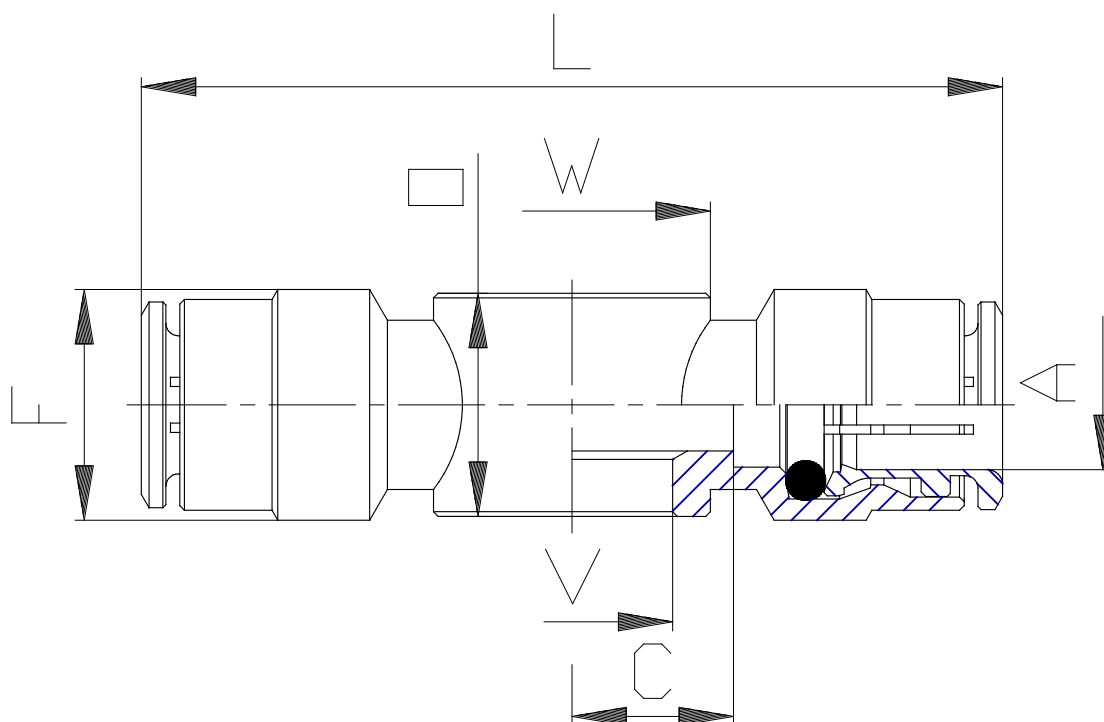

Mod. 6620 - Series 6000 fittings

Product code: 6620 8-1/4

Datasheet creation date: 10/03/2025 09:36

Check the most updated document online [click here](#)

TECHNICAL DATA

Mod.	6620 8-1/4
------	------------

Mod. 6620 - Series 6000 fittings

Product code: 6620 8-1/4

DIMENSIONS

A (mm)	8
C (mm)	10.5
F (mm)	15.0
L (mm)	56
O (mm)	14.5
V (mm)	13.2
W (mm)	Ø18