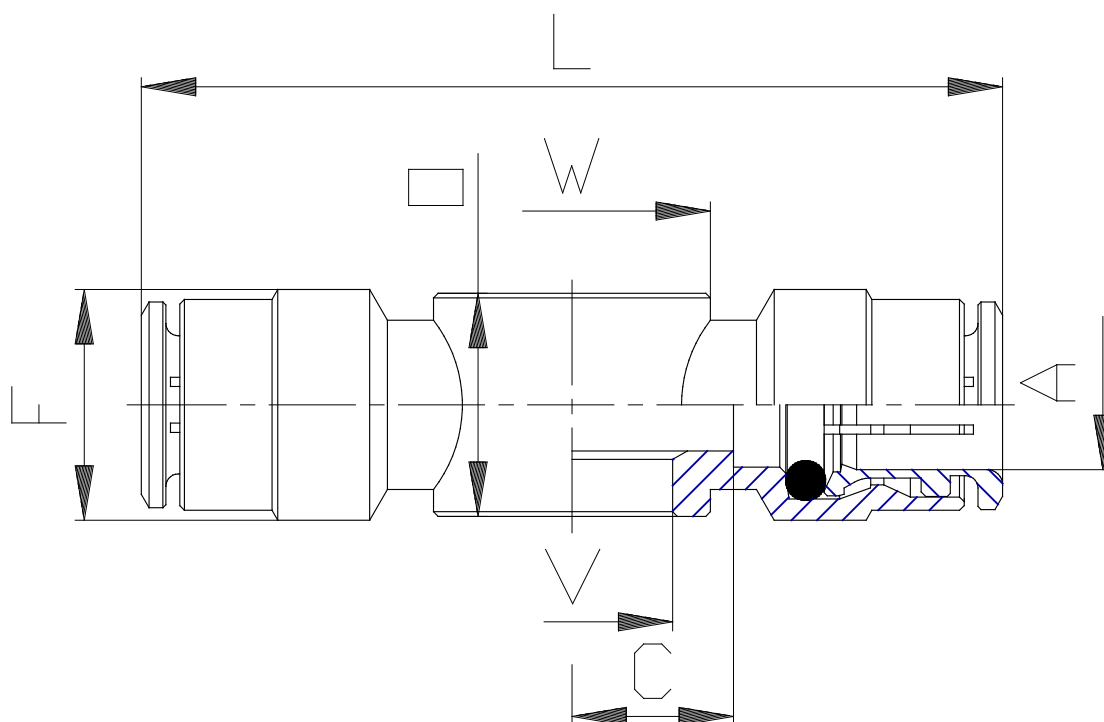

Mod. 6620 - Series 6000 fittings

Product code: 6620 8-1/8

Datasheet creation date: 10/03/2025 09:36

Check the most updated document online [click here](#)

■ TECHNICAL DATA

Mod.	6620 8-1/8
------	------------

Mod. 6620 - Series 6000 fittings

Product code: 6620 8-1/8

DIMENSIONS

A (mm)	8
C (mm)	8.5
F (mm)	15.0
L (mm)	52
O (mm)	14.5
V (mm)	9.8
W (mm)	Ø14