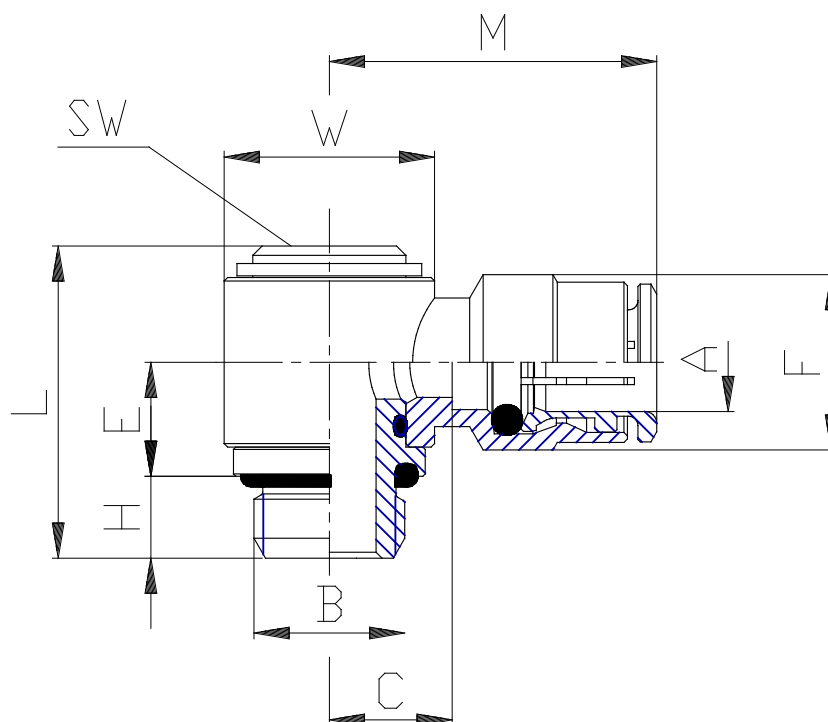

Mod. 6622 - Series 6000 fittings

Product code: 6622 10-1/4

Datasheet creation date: 10/03/2025 09:36

Check the most updated document online [click here](#)

TECHNICAL DATA

Mod.	6622 10-1/4
------	-------------

Mod. 6622 - Series 6000 fittings

Product code: 6622 10-1/4

DIMENSIONS

A (mm)	10
B	G1/4
C (mm)	10.0
E (mm)	10
F (mm)	17.5
H (mm)	7.0
L (mm)	27
M (mm)	30.0
W (mm)	Ø18
SW (mm)	5.0