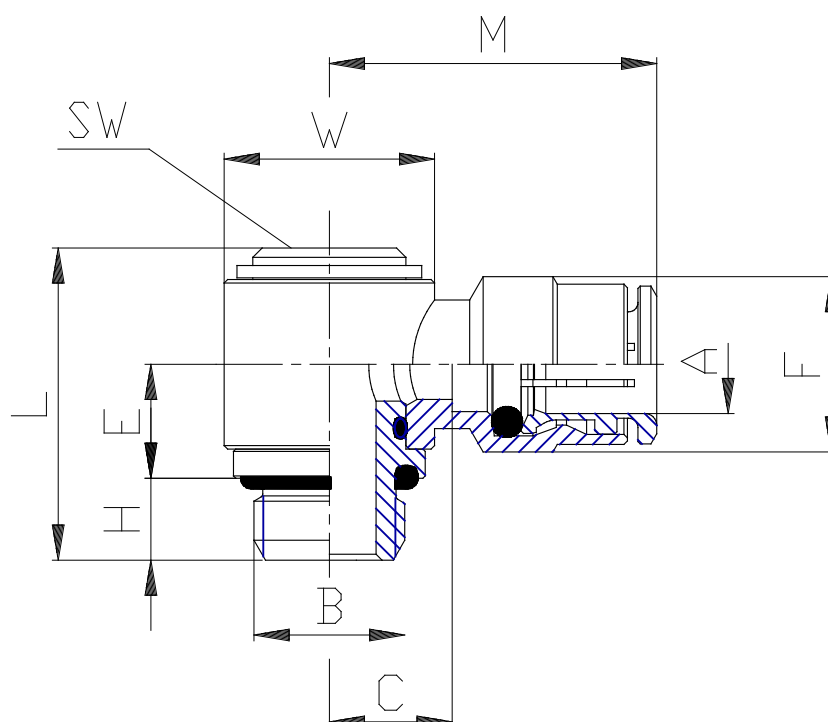

Mod. 6622 - Series 6000 fittings

Product code: 6622 4-1/8

Datasheet creation date: 10/03/2025 09:36

Check the most updated document online [click here](#)

TECHNICAL DATA

Mod.	6622 4-1/8
------	------------

Mod. 6622 - Series 6000 fittings

Product code: 6622 4-1/8

DIMENSIONS

A (mm)	4
B	G1/8
C (mm)	8.5
E (mm)	10
F (mm)	10.0
H (mm)	6.0
L (mm)	26
M (mm)	22.5
W (mm)	Ø14
SW (mm)	4.0