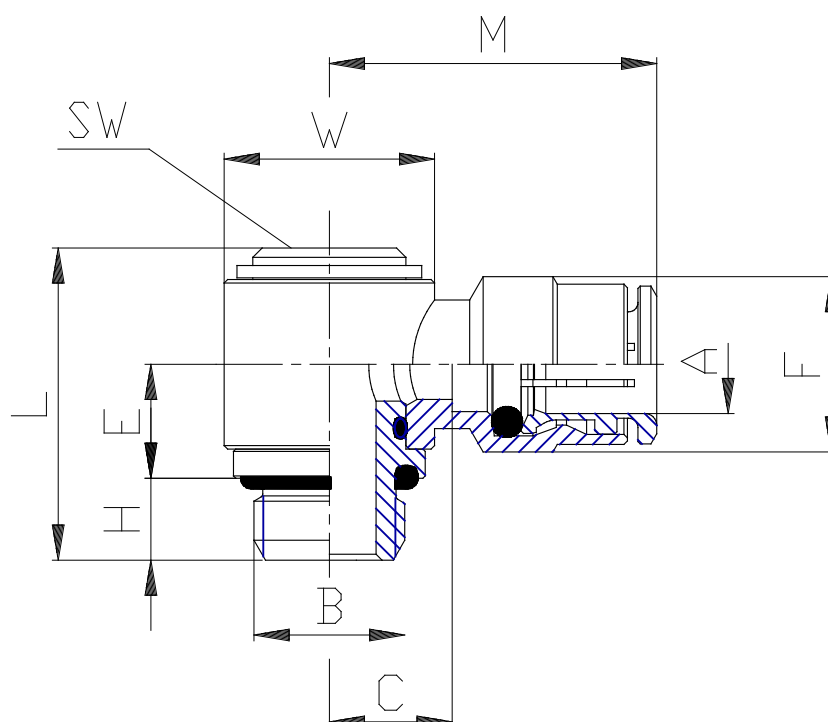

Mod. 6622 - Series 6000 fittings

Product code: 6622 4-M5

Datasheet creation date: 10/03/2025 09:36

Check the most updated document online [click here](#)

TECHNICAL DATA

Mod.	6622 4-M5
------	-----------

Mod. 6622 - Series 6000 fittings

Product code: 6622 4-M5

DIMENSIONS

A (mm)	4
B	M5
C (mm)	4.0
E (mm)	6
F (mm)	6.0
H (mm)	3.5
L (mm)	16
M (mm)	18.5
W (mm)	9
SW (mm)	2.5