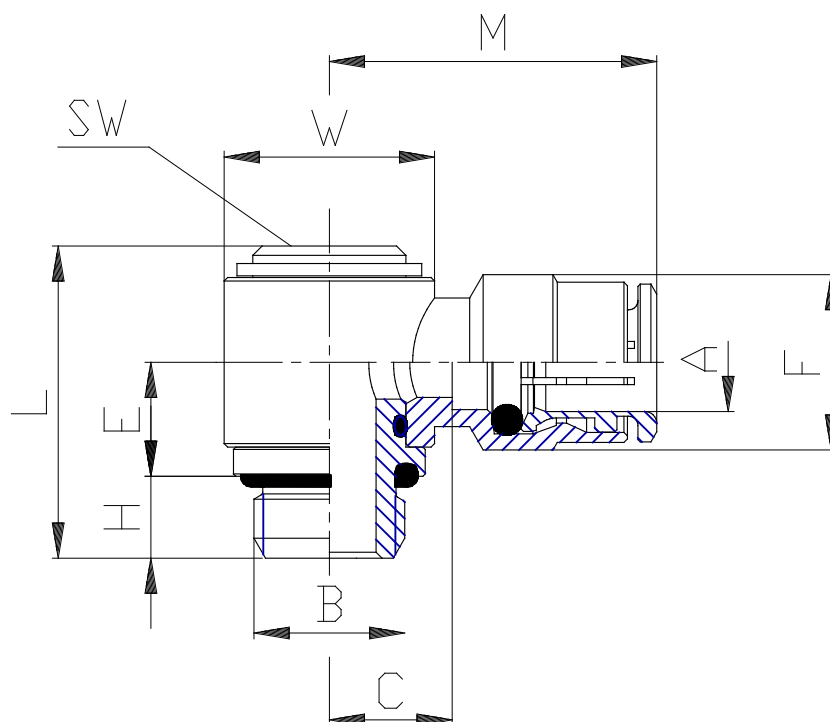

Mod. 6622 - Series 6000 fittings

Product code: 6622 6-1/4

Datasheet creation date: 10/03/2025 09:36

Check the most updated document online [click here](#)

TECHNICAL DATA

Mod.	6622 6-1/4
------	------------

Mod. 6622 - Series 6000 fittings

Product code: 6622 6-1/4

DIMENSIONS

A (mm)	6
B	G1/4
C (mm)	10.5
E (mm)	10
F (mm)	12.7
H (mm)	7.0
L (mm)	27
M (mm)	26.5
W (mm)	Ø18
SW (mm)	5.0