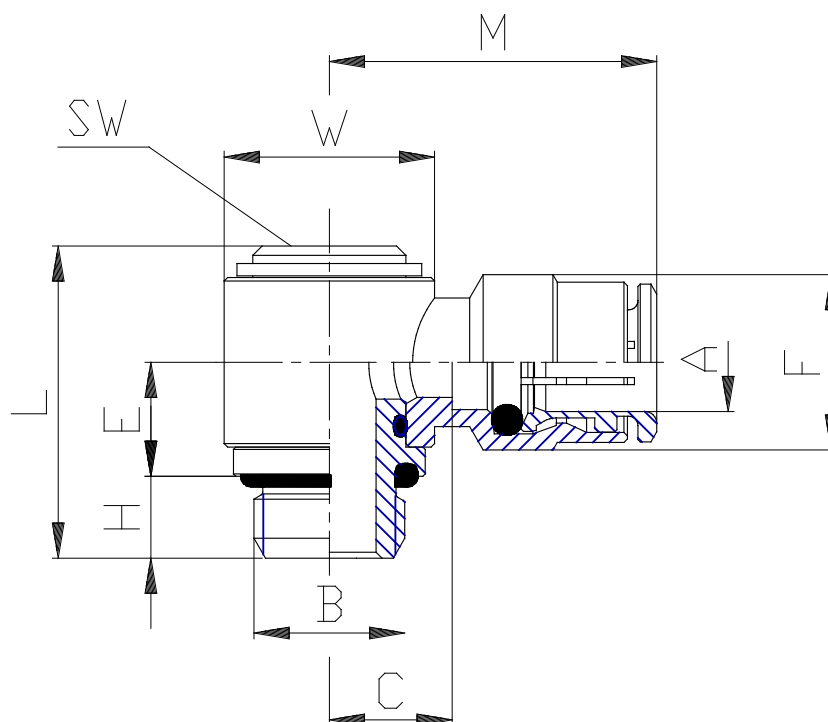

Mod. 6622 - Series 6000 fittings

Product code: 6622 6-1/8

Datasheet creation date: 10/03/2025 09:36

Check the most updated document online [click here](#)

TECHNICAL DATA

Mod.	6622 6-1/8
------	------------

Mod. 6622 - Series 6000 fittings

Product code: 6622 6-1/8

DIMENSIONS

A (mm)	6
B	G1/8
C (mm)	8.5
E (mm)	10
F (mm)	12.7
H (mm)	6.0
L (mm)	26
M (mm)	24.5
W (mm)	Ø14
SW (mm)	4.0