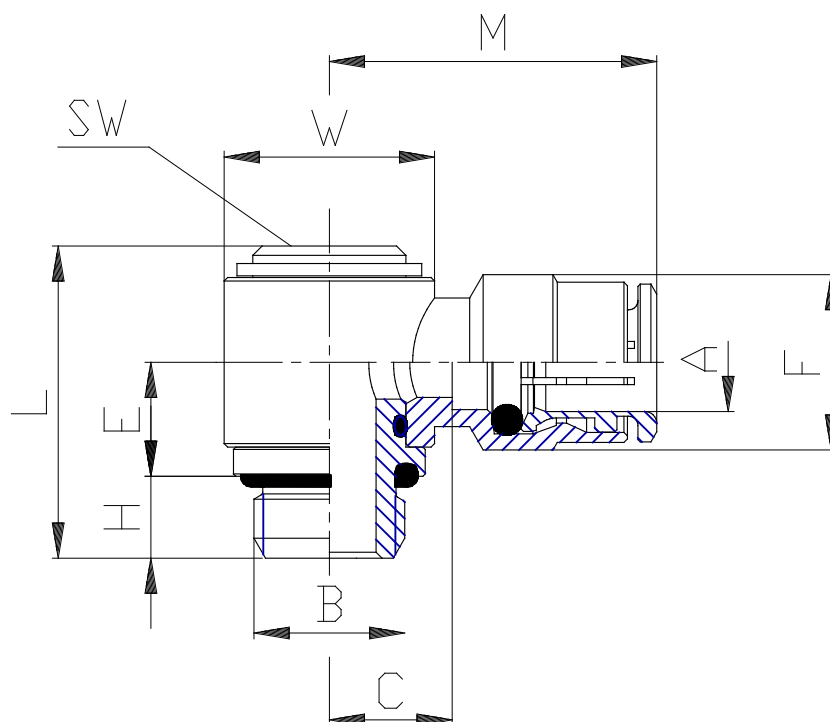

Mod. 6622 - Series 6000 fittings

Product code: 6622 8-1/4

Datasheet creation date: 10/03/2025 09:36

Check the most updated document online [click here](#)

TECHNICAL DATA

Mod.	6622 8-1/4
------	------------

Mod. 6622 - Series 6000 fittings

Product code: 6622 8-1/4

DIMENSIONS

A (mm)	8
B	G1/4
C (mm)	10.5
E (mm)	10
F (mm)	15.0
H (mm)	7.0
L (mm)	27
M (mm)	28.0
W (mm)	Ø18
SW (mm)	5.0