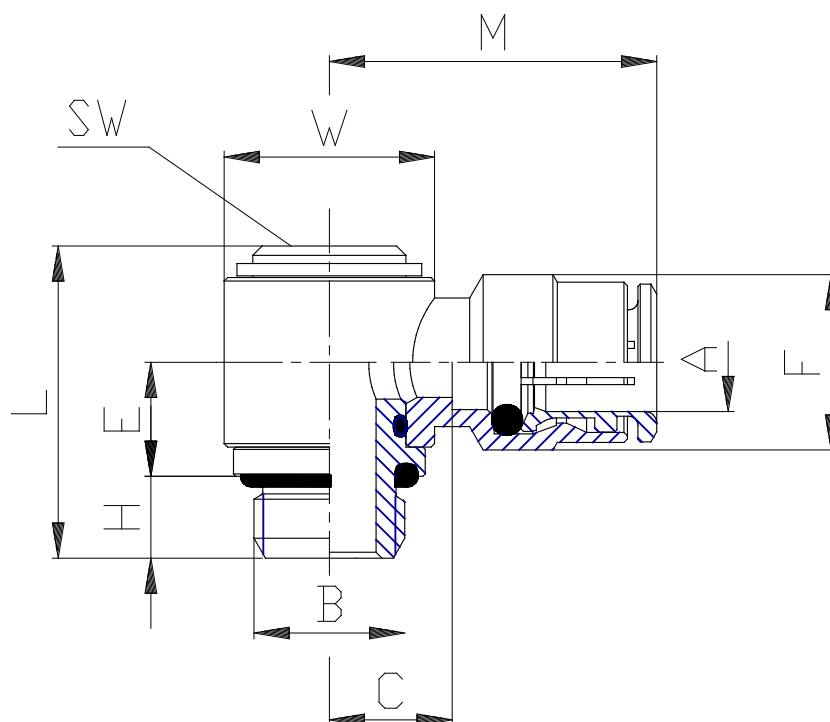

Mod. 6622 - Series 6000 fittings

Product code: 6622 8-1/8

Datasheet creation date: 10/03/2025 09:36

Check the most updated document online [click here](#)

TECHNICAL DATA

Mod.	6622 8-1/8
------	------------

Mod. 6622 - Series 6000 fittings

Product code: 6622 8-1/8

DIMENSIONS

A (mm)	8
B	G1/8
C (mm)	8.5
E (mm)	10
F (mm)	15.0
H (mm)	6.0
L (mm)	26
M (mm)	26.0
W (mm)	Ø14
SW (mm)	4.0