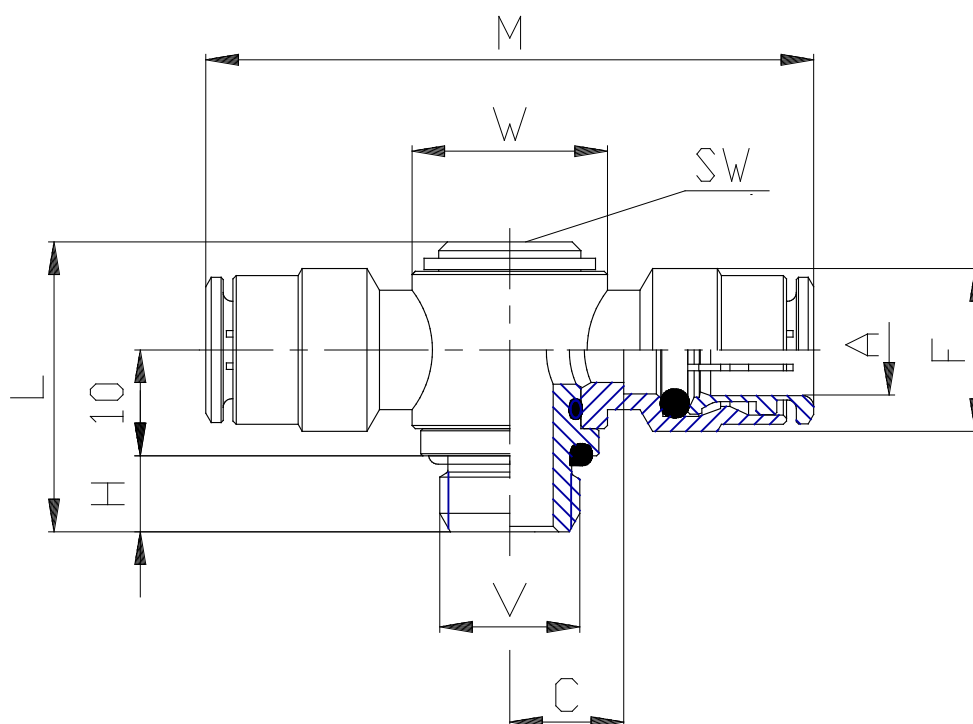

Mod. 6632 - Series 6000 fittings

Product code: 6632 10-1/4

Datasheet creation date: 10/03/2025 09:36

Check the most updated document online [click here](#)

TECHNICAL DATA

Mod.	6632 10-1/4
------	-------------

Mod. 6632 - Series 6000 fittings

Product code: 6632 10-1/4

DIMENSIONS

A (mm)	10
B	G1/4
C (mm)	10.0
F (mm)	17.5
H (mm)	7
L (mm)	27
M (mm)	60
W (mm)	Ø18
SW (mm)	5