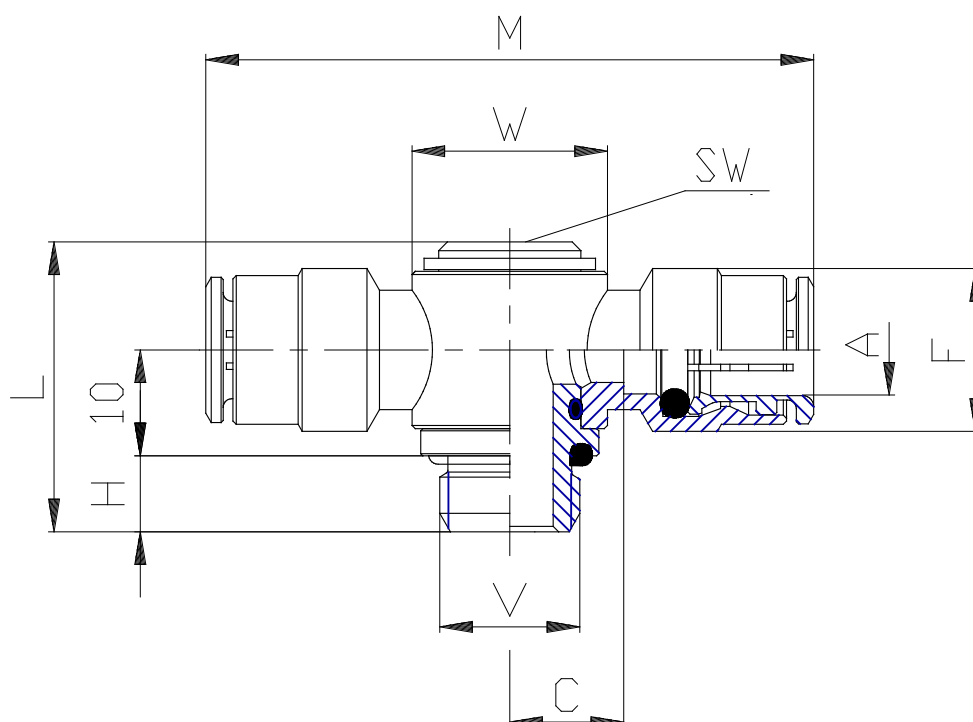

Mod. 6632 - Series 6000 fittings

Product code: 6632 4-1/8

Datasheet creation date: 10/03/2025 09:36

Check the most updated document online [click here](#)

TECHNICAL DATA

Mod.	6632 4-1/8
------	------------

Mod. 6632 - Series 6000 fittings

Product code: 6632 4-1/8

DIMENSIONS

A (mm)	4
B	G1/8
C (mm)	8.5
F (mm)	10.0
H (mm)	6
L (mm)	26
M (mm)	45
W (mm)	Ø14
SW (mm)	4