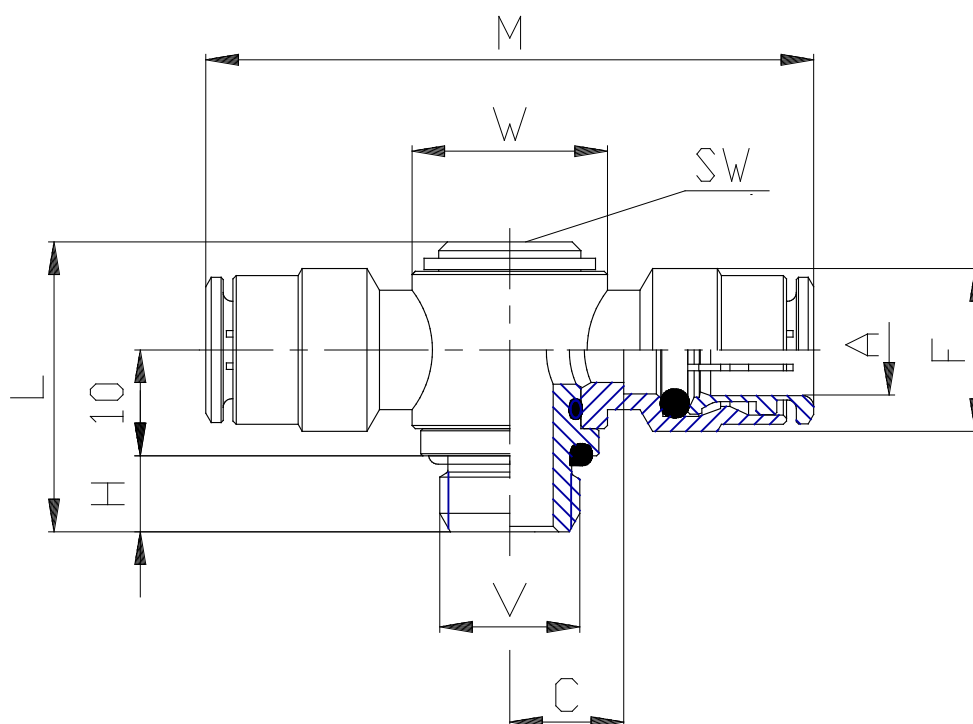

Mod. 6632 - Series 6000 fittings

Product code: 6632 6-1/4

Datasheet creation date: 10/03/2025 09:36

Check the most updated document online [click here](#)

TECHNICAL DATA

Mod.	6632 6-1/4
------	------------

Mod. 6632 - Series 6000 fittings

Product code: 6632 6-1/4

DIMENSIONS

A (mm)	6
B	G1/4
C (mm)	10.5
F (mm)	12.7
H (mm)	7
L (mm)	27
M (mm)	53
W (mm)	Ø18
SW (mm)	5