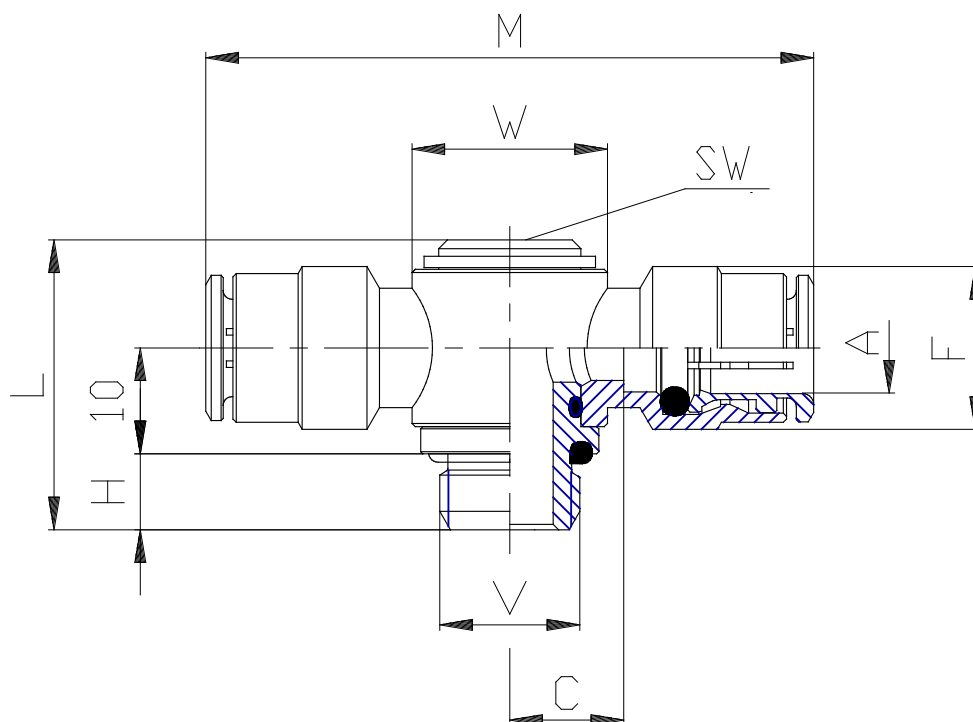

## Mod. 6632 - Series 6000 fittings

Product code: 6632 6-1/8

Datasheet creation date: 10/03/2025 09:36

Check the most updated document online [click here](#)

### TECHNICAL DATA

Mod.	6632 6-1/8
------	------------

## Mod. 6632 - Series 6000 fittings

Product code: 6632 6-1/8

### DIMENSIONS

<b>A (mm)</b>	6
<b>B</b>	G1/8
<b>C (mm)</b>	8.5
<b>F (mm)</b>	12.7
<b>H (mm)</b>	6
<b>L (mm)</b>	26
<b>M (mm)</b>	49
<b>W (mm)</b>	Ø14
<b>SW (mm)</b>	4