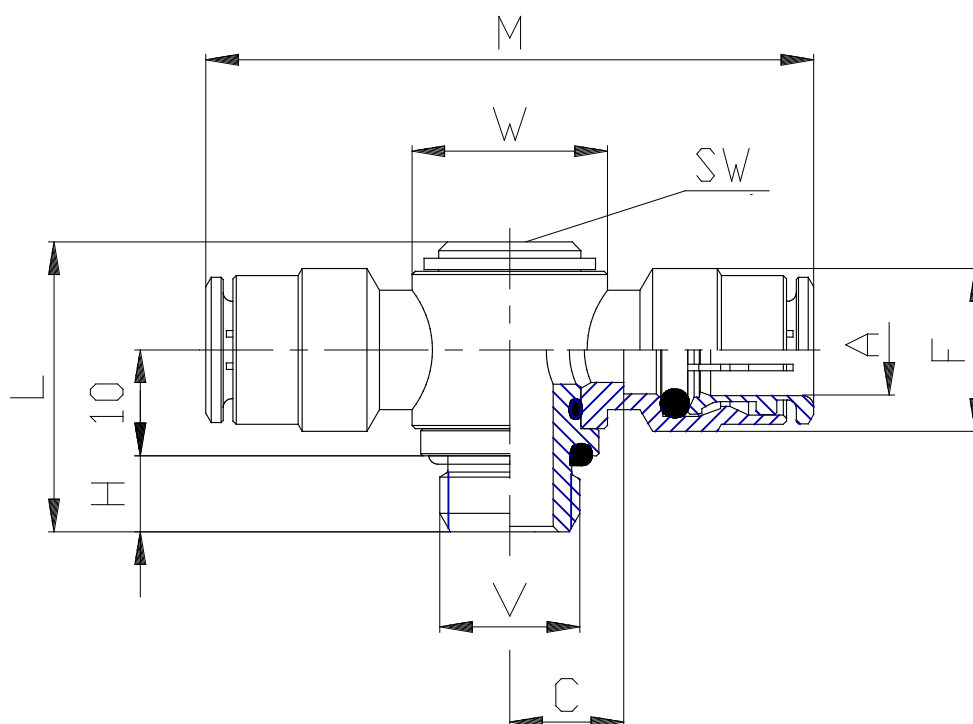

Mod. 6632 - Series 6000 fittings

Product code: 6632 8-1/4

Datasheet creation date: 10/03/2025 09:36

Check the most updated document online [click here](#)

■ TECHNICAL DATA

| | |
|------|------------|
| Mod. | 6632 8-1/4 |
|------|------------|

Mod. 6632 - Series 6000 fittings

Product code: 6632 8-1/4

DIMENSIONS

| | |
|----------------|------|
| A (mm) | 8 |
| B | G1/4 |
| C (mm) | 10.5 |
| F (mm) | 15.0 |
| H (mm) | 7 |
| L (mm) | 27 |
| M (mm) | 56 |
| W (mm) | Ø18 |
| SW (mm) | 5 |