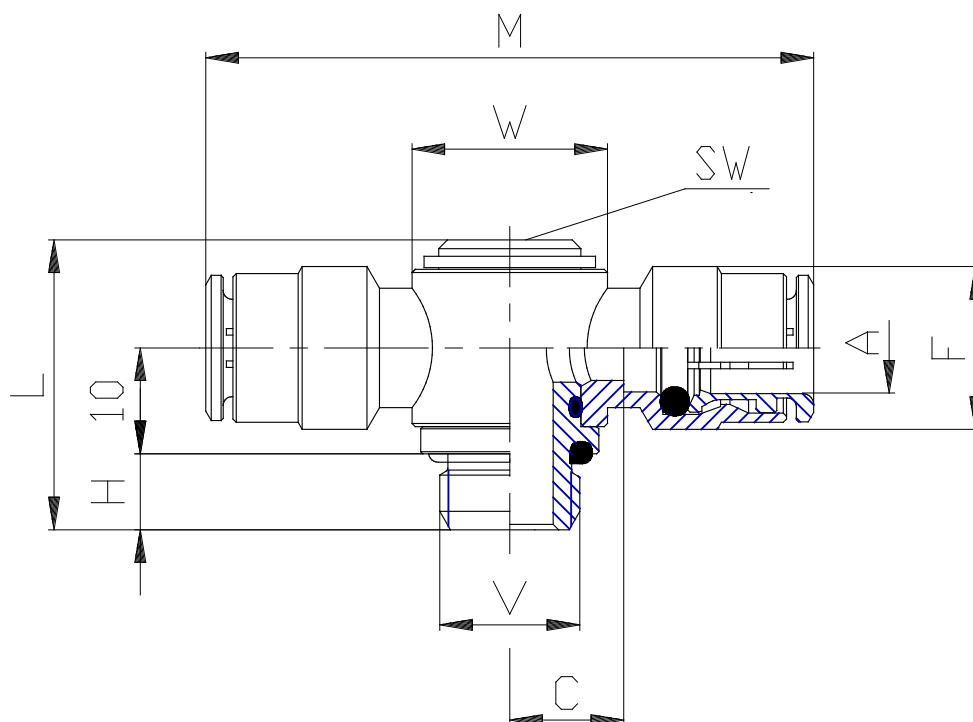

Mod. 6632 - Series 6000 fittings

Product code: 6632 8-1/8

Datasheet creation date: 10/03/2025 09:37

Check the most updated document online [click here](#)

TECHNICAL DATA

Mod.	6632 8-1/8
------	------------

Mod. 6632 - Series 6000 fittings

Product code: 6632 8-1/8

DIMENSIONS

A (mm)	8
B	G1/8
C (mm)	8.5
F (mm)	15.0
H (mm)	6
L (mm)	26
M (mm)	52
W (mm)	Ø14
SW (mm)	4