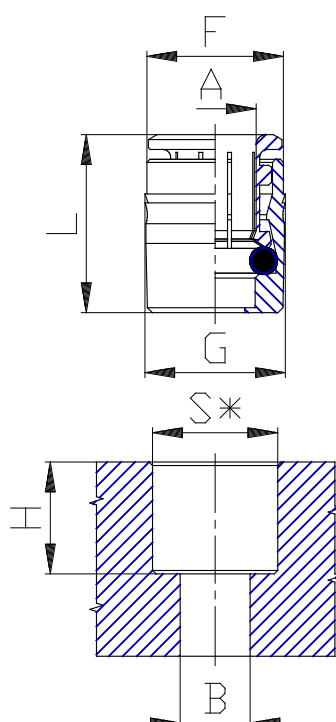

Mod. 6700 - Fittings Serie 6000 inch

Product code: 6700 02-00

Datasheet creation date: 10/03/2025 09:37

Check the most updated document online [click here](#)

■ TECHNICAL DATA

Mod.	6700 02-00
------	------------

Mod. 6700 - Fittings Serie 6000 inch

Product code: 6700 02-00

DIMENSIONS

A	1/8
F (INCH)	0.339
G (INCH)	0.346
L (INCH)	0.591
S (INCH)	0.344
H (INCH)	0.433
B (INCH)	0.098