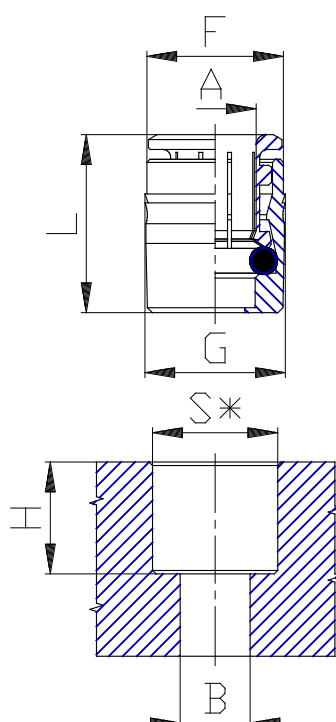

Mod. 6700 - Fittings Serie 6000 inch

Product code: 6700 06-00

Datasheet creation date: 10/03/2025 09:37

Check the most updated document online [click here](#)

TECHNICAL DATA

Mod.	6700 06-00
------	------------

Mod. 6700 - Fittings Serie 6000 inch

Product code: 6700 06-00

DIMENSIONS

A	3/8
F (INCH)	0.622
G (INCH)	0.630
L (INCH)	0.807
S (INCH)	0.628
H (INCH)	0.650
B (INCH)	0.315