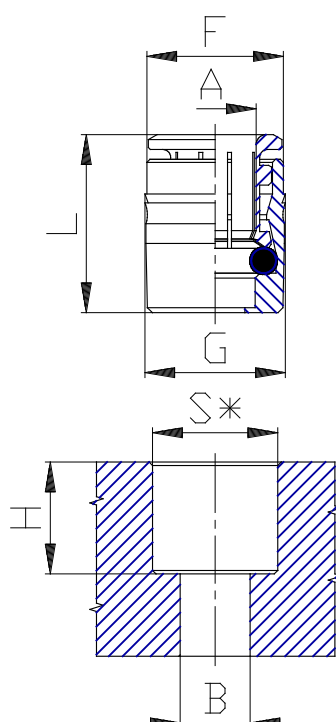

Mod. 6700 - Series 6000 fittings

Product code: 6700 10

Datasheet creation date: 10/03/2025 09:37

Check the most updated document online [click here](#)

TECHNICAL DATA

Mod.	6700 10
A (mm)	10

Mod. 6700 - Series 6000 fittings

Product code: 6700 10

DIMENSIONS

F (mm)	15.8
G (mm)	16.2
L (mm)	20.5
Size (mm)	10
S (mm)	15.95
H (mm)	16.5
B (mm)	8.0