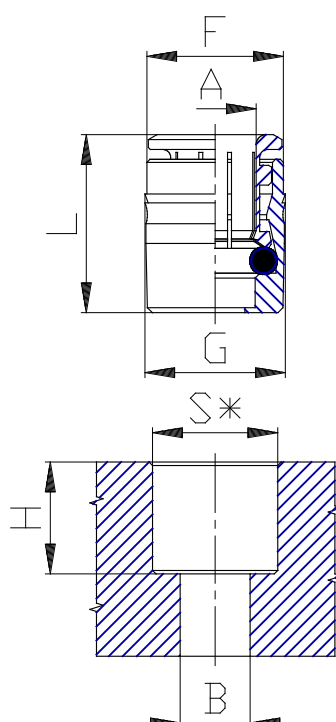

## Mod. 6700 - Series 6000 fittings

Product code: 6700 8

Datasheet creation date: 10/03/2025 09:37

Check the most updated document online [click here](#)

### TECHNICAL DATA

|        |        |
|--------|--------|
| Mod.   | 6700 8 |
| A (mm) | 8      |

### DIMENSIONS

|                  |       |
|------------------|-------|
| <b>F (mm)</b>    | 13.8  |
| <b>G (mm)</b>    | 14.2  |
| <b>L (mm)</b>    | 18.0  |
| <b>Size (mm)</b> | 8     |
| <b>S (mm)</b>    | 13.95 |
| <b>H (mm)</b>    | 14.0  |
| <b>B (mm)</b>    | 6.0   |