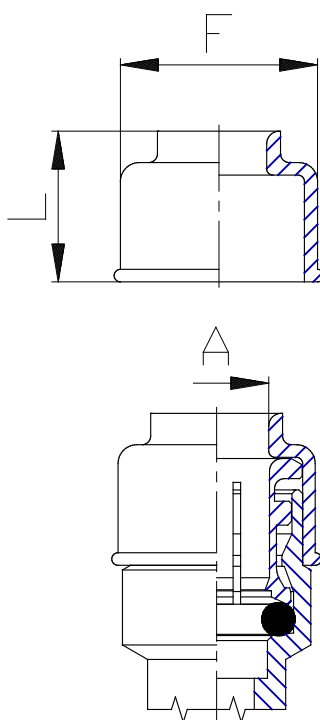

## Mod. 6708 - Series 6000 fittings

Product code: 6708 10

Datasheet creation date: 10/03/2025 09:37

Check the most updated document online [click here](#)

### ■ TECHNICAL DATA

Mod.	6708 10
------	---------

## Mod. 6708 - Series 6000 fittings

Product code: 6708 10

### **DIMENSIONS**

<b>A (mm)</b>	10
<b>F (mm)</b>	18.5
<b>L (mm)</b>	13.0